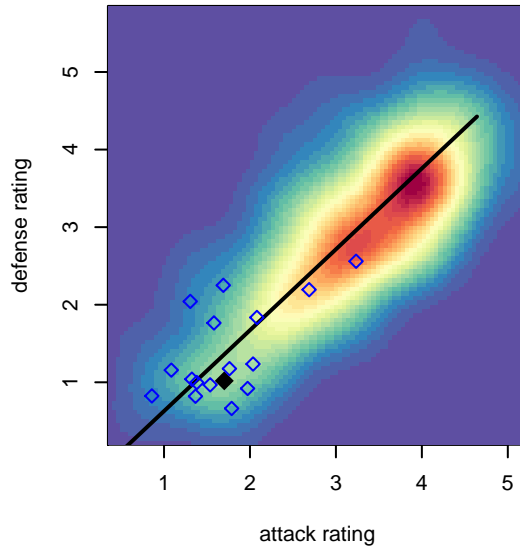

Venues played:
 2016 Crossfire Select U17
 2016 WA Rush Cup B00 Silver U17
 2016 Bigfoot Silver U17
 2016 NPSL Division 2 (00) U17

PSA Force Black B00
 Dots are actual minus expected GF (blue circles) and GA (red triangles).
 Blue line is smoothed change in attack strength. Red is smoothed change in defense strength.

**attack and defense variance (black dot)
relative to other teams
and top 10 in region**

**attack and defense rating
relative to others at age
and all opponents in last 13 months**

Performance relative to 13 month average