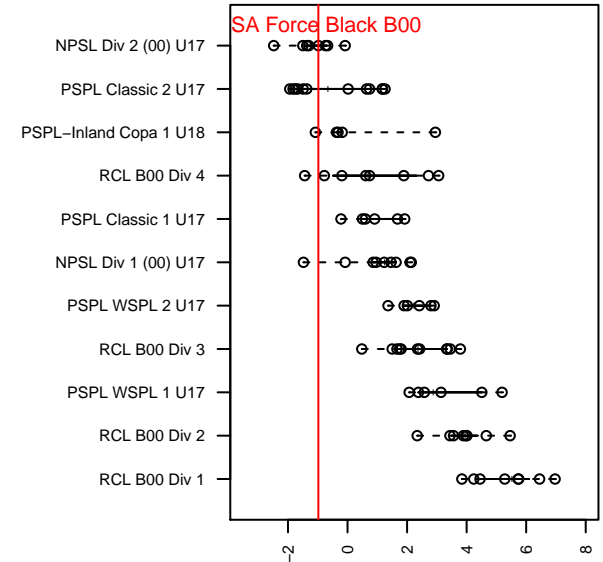

Venues played:
 2016 Crossfire Select U17
 2016 WA Rush Cup B00 Silver U17
 2016 Bigfoot Silver U17
 2016 NPSL Division 2 (00) U17

PSA Force Black B00
 Dots are actual minus expected GF (blue circles) and GA (red triangles).
 Blue line is smoothed change in attack strength. Red is smoothed change in defense strength.

**attack and defense variance (black dot)
relative to other teams
and top 10 in region**

**attack and defense rating
relative to others at age
and all opponents in last 13 months**

Performance relative to 13 month average